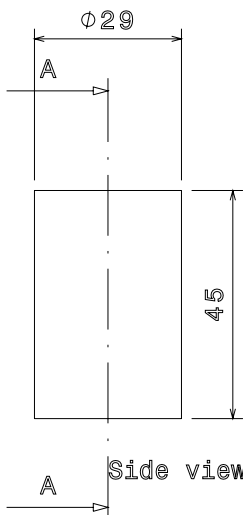

PRODUCT CODE: PSC25B
PVC CONDUIT SOLID COUPLER

DESCRIPTION

25mm PVC Conduit Solid Coupler

FINISH

Black

MATERIAL

PVC

PACKAGING

Packed in qty 100

ADDITIONAL NOTES

Manufactured to BS4607 part 1

Isometric view

Side view

Section view A-A

Top view